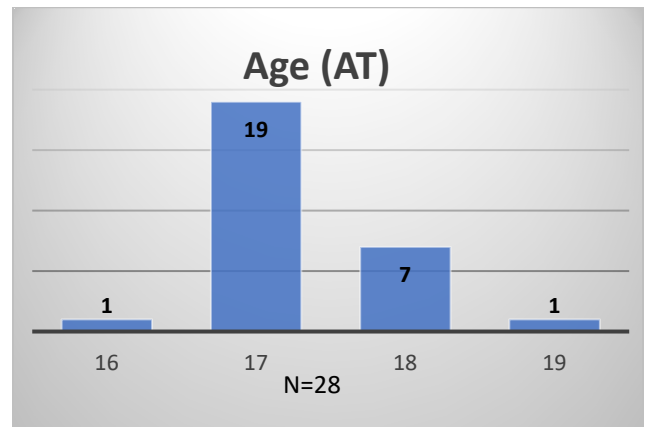

Daily Data Dashboard – December 26, 2023
Demographics for JTDC Population
Tuesday Morning Midnight Count

Total # of probation Involved youth¹: 1,331

¹ Probation Active: Any youth who is pending sentencing with an active social history, has been formally placed on probation or supervision with Cook County Juvenile Probation on the date of the report.

*Age, Gender and Race for Criminal Court population (N=1) is not represented in this report.

Daily Data Dashboard – December 26, 2023
Demographics for JTDC Population
Tuesday Morning Midnight Count