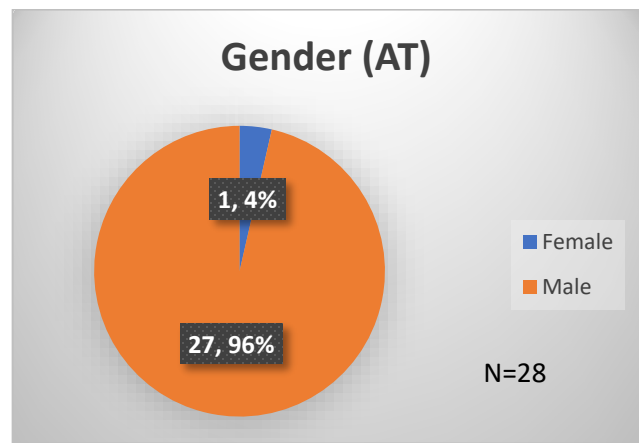

Daily Data Dashboard – December 26, 2023
Demographics for JTDC Population
Tuesday Morning Midnight Count

Total # of probation Involved youth¹: 1,331

¹ Probation Active: Any youth who is pending sentencing with an active social history, has been formally placed on probation or supervision with Cook County Juvenile Probation on the date of the report.

*Age, Gender and Race for Criminal Court population (N=1) is not represented in this report.

Daily Data Dashboard – December 26, 2023
Demographics for JTDC Population
Tuesday Morning Midnight Count