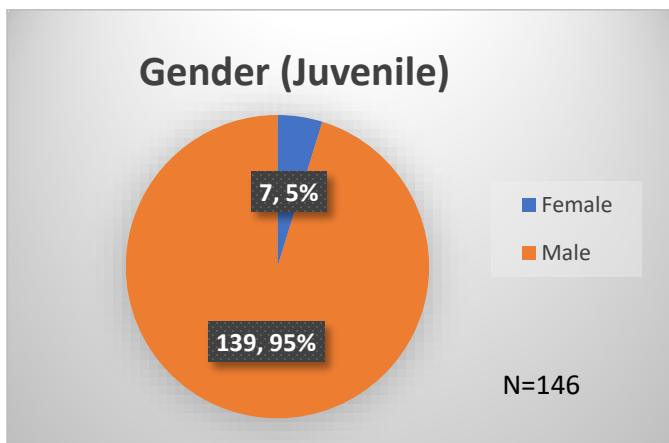

Daily Data Dashboard – December 26, 2023
Demographics for JTDC Population
Tuesday Morning Midnight Count

Total # of probation Involved youth¹: 1,331

¹ Probation Active: Any youth who is pending sentencing with an active social history, has been formally placed on probation or supervision with Cook County Juvenile Probation on the date of the report.

*Age, Gender and Race for Criminal Court population (N=1) is not represented in this report.

Daily Data Dashboard – December 26, 2023
Demographics for JTDC Population
Tuesday Morning Midnight Count