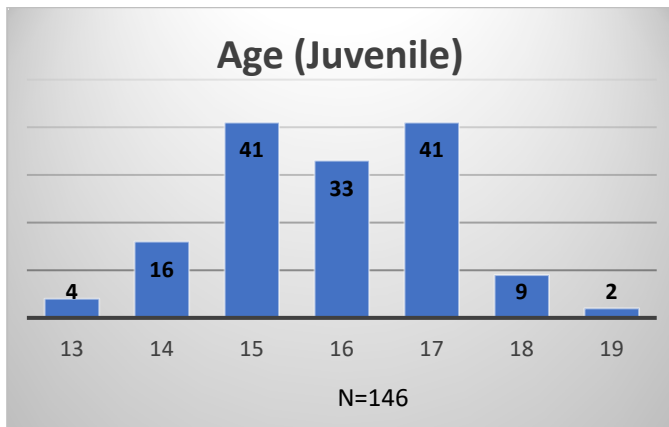

Daily Data Dashboard – December 26, 2023
Demographics for JTDC Population
Tuesday Morning Midnight Count

Total # of probation Involved youth¹: 1,331

¹ Probation Active: Any youth who is pending sentencing with an active social history, has been formally placed on probation or supervision with Cook County Juvenile Probation on the date of the report.

*Age, Gender and Race for Criminal Court population (N=1) is not represented in this report.

Daily Data Dashboard – December 26, 2023
Demographics for JTDC Population
Tuesday Morning Midnight Count