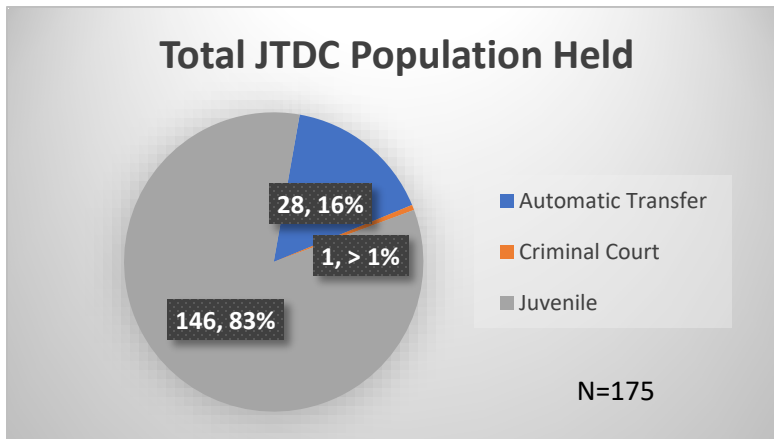

Daily Data Dashboard – December 26, 2023
Demographics for JTDC Population
Tuesday Morning Midnight Count

Total # of probation Involved youth¹: 1,331

¹ Probation Active: Any youth who is pending sentencing with an active social history, has been formally placed on probation or supervision with Cook County Juvenile Probation on the date of the report.

*Age, Gender and Race for Criminal Court population (N=1) is not represented in this report.

Daily Data Dashboard – December 26, 2023
Demographics for JTDC Population
Tuesday Morning Midnight Count